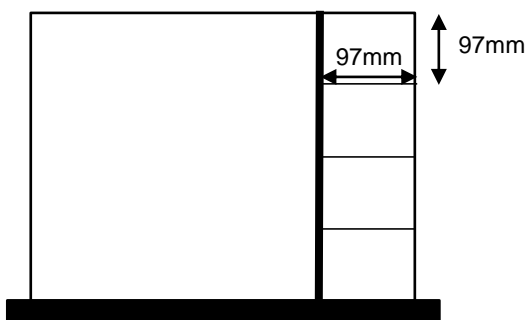

5353ATNS

ANAESTHETIC TROLLEY

GB706

Trolley specifications:

- Over all height 900mm.
- Over all frame size 530mm W x 530mm D.
- Guardrail height 38mm H on front and left side, 100mm H guardrails on back.
- Pull out slide 450mm W x 430mm D on top right hand side of trolley.
- Four drawers:
 - 2 x 125mm H x 420mm W x 450mm D on bottom left hand side of trolley.
 - 1 x 75mm H x 420mm W x 450mm D on top rear of trolley.
 - 1 x 125mm H x 420mm W x 450mm D on top rear of trolley.
- Full width aluminium handles.
- IV Pole attached to back right corner.
- Wall buffers.
- Castors: 4 x 100mm plain.

*Dividers in top drawer.

Rear view

Front view