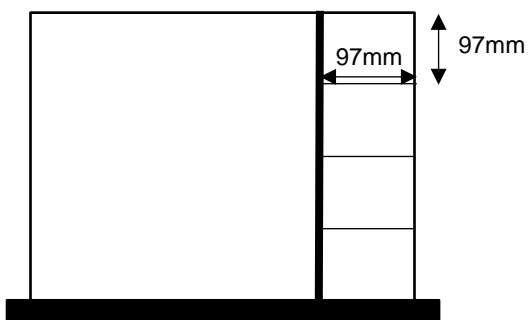

## ANAESTHETIC TROLLEY

GB706

Trolley specifications:

- Over all height 900mm.
- Over all frame size 530mm W x 530mm D.
- Guardrail height 38mm H on front and left side, 100mm H guardrails on back.
- Pull out slide 450mm W x 430mm D on top right hand side of trolley.
- Four drawers:
  - 2 x 125mm H x 420mm W x 450mm D on bottom left hand side of trolley.
  - 1 x 75mm H x 420mm W x 450mm D on top rear of trolley.
  - 1 x 125mm H x 420mm W x 450mm D on top rear of trolley.
- Full width aluminium handles.
- IV Pole attached to back right corner.
- Wall buffers.
- Castors: 4 x 100mm plain.

\*Dividers in top drawer.

Rear view

Front view