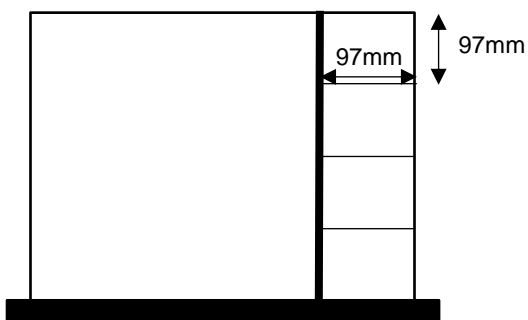

5353ATNS

ANAESTHETIC TROLLEY

GB706

Trolley specifications:

- Over all height 900mm.
- Over all frame size 530mm W x 530mm D.
- Guardrail height 38mm H on front and left side, 100mm H guardrails on back.
- Pull out slide 450mm W x 430mm D on top right hand side of trolley.
- Four drawers:
 - 2 x 125mm H x 420mm W x 450mm D on bottom left hand side of trolley.
 - 1 x 75mm H x 420mm W x 450mm D on top rear of trolley.
 - 1 x 125mm H x 420mm W x 450mm D on top rear of trolley.
- Full width aluminium handles.
- IV Pole attached to back right corner.
- Wall buffers.
- Castors: 4 x 100mm plain.

*Dividers in top drawer.

Rear view

Front view