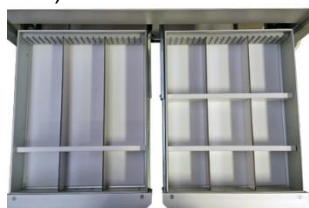

## EMERGENCY TROLLEY

Trolley specifications:

- Over all height 1000mm.
- Over all frame size 790mm W x 480mm D.
- Height to cabinet top 920mm.
- Guardrail height 75mm on back and both sides.
- Pull out slide 395mm W x 500mm D.
- Three drawers:
  - 2 x 75mm H x 300mm W x 390mm D
  - 1 x 125mm H x 660mm W x 390mm D.
- Full width aluminium drawer handles.
- 10m/Amp RCD.
- I V Pole.
- O2 Carrier.
- Lower shelf with 30mm lip.
- Wall buffers.
- Castors: 2 x 100mm plain, 2 x 100mm braked.

RCD UNIT

\*Drawer dividers as shown.

(1 & 2)

(3)