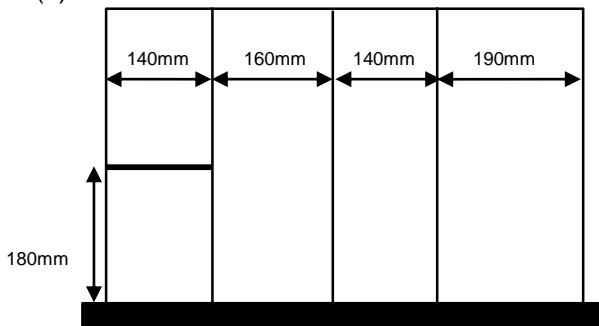

Drawer dividers.

(1)