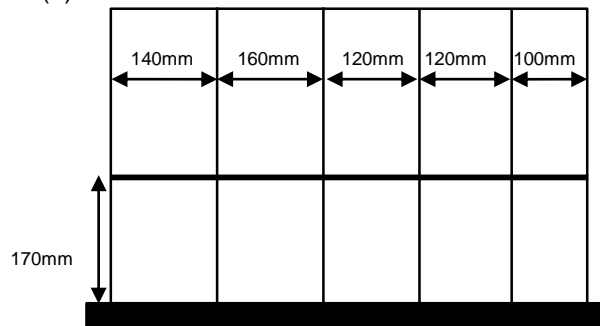

7848MPMJ

MULTI PURPOSE TROLLEY

Trolley specifications:

- Over all height 1000mm.
- Over all frame size 780mm W x 480mm D.
- Flush top.
- Pull-out slide.
- Open shelf area 200mm H.
- Three drawers:
  - 3 x 75mm H x 670mm W x 390mm D.
- Full width aluminium drawer handles.
- Wall buffers.
- Castors: 4 x 100mm plain.

Drawer dividers.

(1)

(2)

(3)