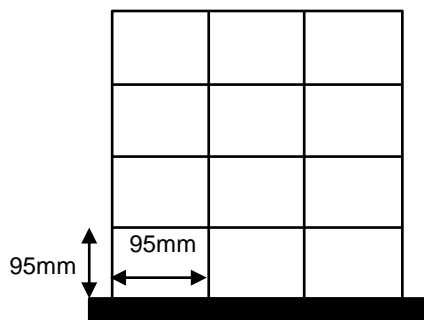

## MULTI PURPOSE TROLLEY

GB648A

Trolley specifications:

- Over all height 900mm.
- Over all frame size 780mm W x 480mm D.
- 5 drawers:
  - 2 x 75mm H x 310mm W x 390mm D.
  - 2 x 125mm H x 670mm W x 390mm D.
  - 1 x 175mm H x 670 W x 390mm D.
- Drawer lock on top right hand drawer only.
- Full width aluminium drawer handles.
- Wall buffers.
- Castors: 2 x 100mm plain, 2 x 100mm braked.

The top 75mm drawers have dividers as shown (1).

The middle 125mm drawers have dividers as shown (2).

No dividers in lower 175mm drawer.

(1)

(2)