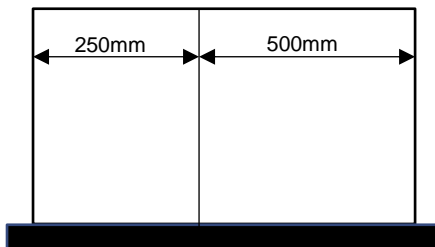

*Drawer dividers in top and second drawer.

1)