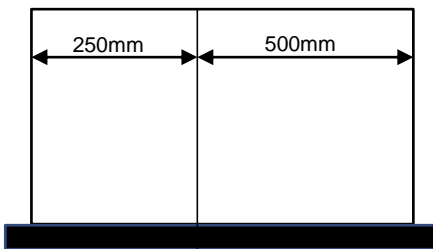

*Drawer dividers in top and second drawer.

1)